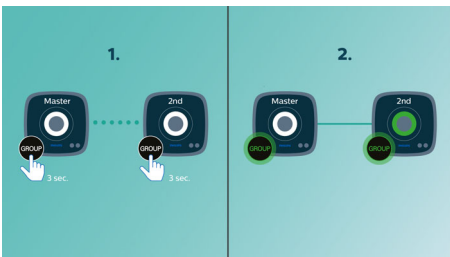

One tap to set up izzylink™

No router, no password, no apps needed for set up. Just long press the "GROUP" button on two

speakers to set up for the first time. Repeat to add a 3rd, 4th, or 5th speaker. Each long press of the "Group" button adds one new speaker at a time. Multiroom music has never been easier. Once complete, the izzylink™ network will be stored even when the speaker is unplugged.