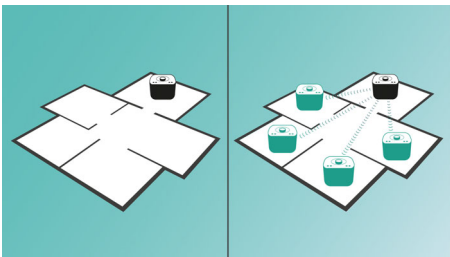

izzylink™

izzylink™ is a wireless technology that uses the IEEE 802.11n standard to enable the link-up of multiple speakers to form a wireless network. The network connects up to five speakers without the need of a router, Wi-Fi password, or any smart device mobile app to set it up. You can add izzy speakers to the network easily to enjoy music playing at the same time in different rooms. Each speaker can still be switched between single mode for individual use or group mode for multiroom music with one tap.