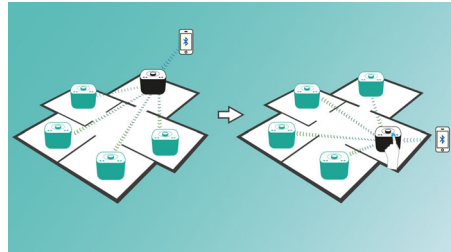

Switch the lead speaker easily

In each izzylink™ group, any individual speaker can be the master, streaming music to the others. When you want to take the lead to share your own music, press the Bluetooth button on the speaker in your room and share that music from your device instantly. Other speakers in the same izzylink™ group will play the same music in sync at the same time. Sharing music with each other is just that easy.