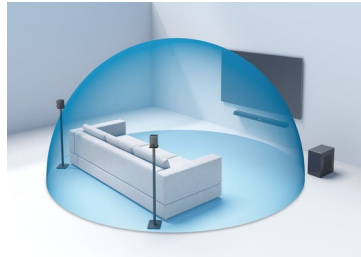

Easy control. Distinctive looks.

- Easily connect to your favorite sources
- Smart soundbar. Use with your favorite AI voice assistants
- Distinctive geometric design. Easy placement
- Beautiful sleek design

PHILIPS

Soundbar 5.1.2 with wireless subwoofer
Dolby Atmos® 2 rear speakers, 780 W max. Wireless subwoofer, Works with voice assistants

TAB8967/37

Highlights

Epic sound

This soundbar brings 5.1.2 channels and 390W of dynamic sound to everything you watch or listen to. The rear speakers and up-firing speakers render true surround sound with depth and height, bathing you in enthralling sound.

Surround sound placement

Achieve fully immersive cinema and concert surround sound with the subwoofer and two rear speakers. A cable connects the rear speakers. Plug them into a power socket and then connect them wirelessly to the soundbar.

Low profile. Easy placement

The distinctive geometric design has a low profile, making this soundbar easy to place under or alongside your TV. The included wall brackets keep your options open, and the powerful wireless subwoofer and rear speakers look great when placed.