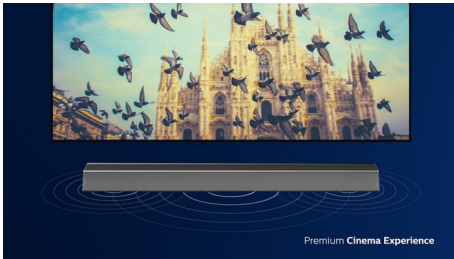

Philips
Soundbar 5.1.2 with
wireless subwoofer

Dolby Atmos®

2 rear speakers
780 W max. Wireless subwoofer
Works with voice assistants

Fully immersive sound for movies, music, and more

This 5.1.2 soundbar puts you right in the middle of the action. Movies, music and more come to life with crystal audio clarity. A powerful subwoofer and two rear speakers connect wirelessly for fully immersive surround sound.

Easy control. Distinctive looks.

- Easily connect to your favorite sources
- Smart soundbar. Use with your favorite AI voice assistants
- Distinctive geometric design. Easy placement
- Beautiful sleek design

PHILIPS

Soundbar 5.1.2 with wireless subwoofer
Dolby Atmos® 2 rear speakers, 780 W max. Wireless subwoofer, Works with voice assistants

TAB8967/37

Highlights

Epic sound

This soundbar brings 5.1.2 channels and 390W of dynamic sound to everything you watch or listen to. The rear speakers and up-firing speakers render true surround sound with depth and height, bathing you in enthralling sound.

Low profile. Easy placement

The distinctive geometric design has a low profile, making this soundbar easy to place under or alongside your TV. The included wall brackets keep your options open, and the powerful wireless subwoofer and rear speakers look great when placed.