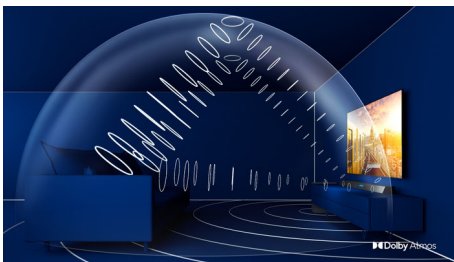

Dolby Atmos

Increase the drama no matter what you watch. Dolby Atmos gives you an incredibly immersive audio experience. Your favorite movies and

shows will sound breathtakingly real as sound flows above and all around you.