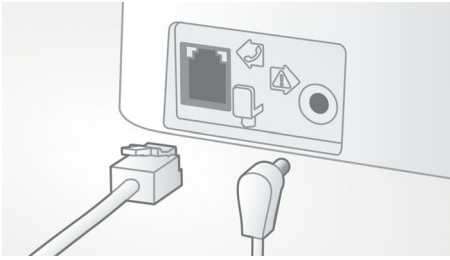

Eco-conscious product

- Zero power emission when ECO+ mode is activated
- Low power consumption: < 0.6 W in stand-by mode

PHILIPS

Highlights

Easy setup

Ultimate convenience through easy set up.
Simplified installation - Plug and Play product