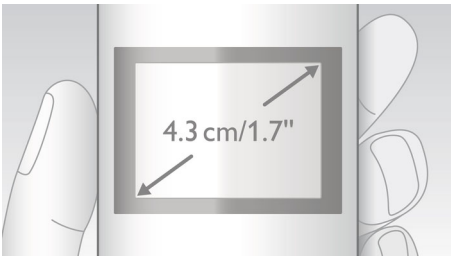

4.3cm (1.7") TFT color display

High contrast, 4.3cm (1.7") TFT color display

Baby monitor

Receive an alert when your baby needs you. Just place the DECT handset in the baby room and receive an alert on your base or on another DECT phone (i.e.. another landline number) or mobile phone (when you're out) when the baby starts to cry.