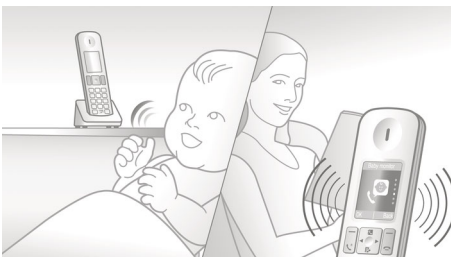

4.3cm (1.7") TFT color display

High contrast, 4.3cm (1.7") TFT color display

Baby monitor

Receive an alert when your baby needs you. Just place the DECT handset in the baby room and receive an alert on your base or on another DECT phone (i.e.. another landline number) or mobile phone (when you're out) when the baby starts to cry.