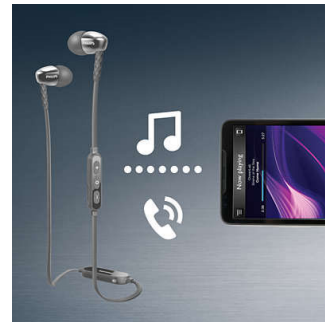

SHB3595WT/10

Highlights

Bluetooth technology

Pair your headphones with any Bluetooth device for crystal clear music enjoyment – wirelessly.

Efficient 8.6mm drivers

Compact and efficient 8.6mm speaker drivers deliver precise sound with powerful bass, for enhanced listening enjoyment on the go.

Oval sound tube inserts

Oval sound tube inserts seals out ambient noise, while its semi-closed structure deliver enhanced bass performance.

Choice of 3 pairs of ear caps

Ear caps come in a choice of 3 sizes – small, medium and large – for a personalized and perfect fit.

Ergonomic oval sound tube

The oval shape of the sound tube came about based on extensive research on the human ear. Designed to fit any ear comfortably, the ergonomic shape ensures optimal fit and comfort for total music enjoyment.

Wireless music and calls

Pair your smart device with your headphones using Bluetooth and enjoy the freedom of crystal clear music and phone calls – without the hassle of cables. Change tracks and answer calls with the easy to use remote control.