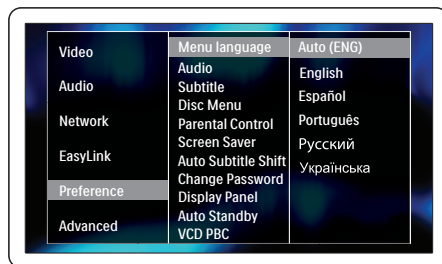

3

- **EN** Complete the first time setup
- **ES** Proceso de configuración inicial
- **PT** Fazer a configuração inicial