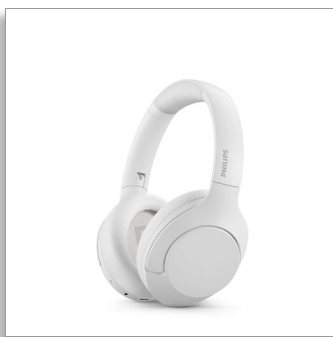

Philips
Wireless headphones

Noise Canceling Pro

Up to 60 hours play time
Bluetooth multipoint
Touch control

TAH8506WT

Sleek style. Great sound.

Turn the everyday into the awesome with these sleek over-ear wireless headphones. Thrilling sound and advanced noise cancellation leave you free to get lost in every playlist and podcast. Need to chat? You get clear calls too.

Great sound, sleek looks

- Sleek design with Noise Canceling Pro
- Clear sound for calls
- Great sound from 40 mm drivers

Simple connections. Easy use.

- Bluetooth multipoint. Connect multiple devices
- Up to 60 hours play time*
- Plug in for Hi-Res Audio
- Touch control you control. Turn touch on or off

Great sound

Perfectly tuned 40 mm drivers deliver plenty of detail and bass for every song or podcast. You can even use the included cable to plug in and enjoy the Hi-Res Audio files available on your favorite streaming service. When you're not listening, the attractive hard case keeps the headphones safe.

Design

- Color: White
- Wearing style: Headband
- Foldable design: Flat / In-ward
- Ear coupling material: Synthetic leather
- Ear fitting: Over-ear
- Earcup type: Closed-back

Telecommunication

- Microphone for call: 1 mic