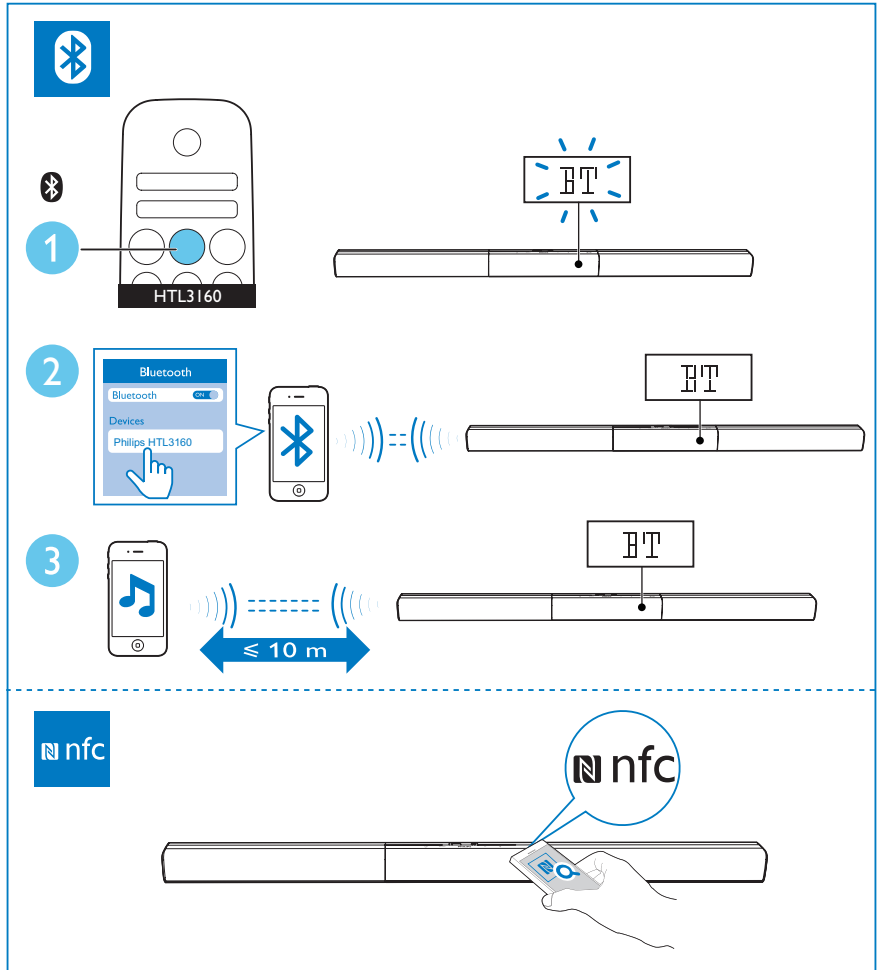

Power Cord 2X

6 X

Optical Cable

1

Assemble your product
Position your product

Wall mount your product (optional)

2

Connect to TV in one of these ways

* A High Speed HDMI Cable is required

3

Switch on your product

4

Select the correct audio source

5

Play other devices

6

Play audio through Bluetooth or connect Bluetooth via NFC

For more information about using this product, visit www.philips.com/support

www.philips.com/support

Specifications are subject to change without notice