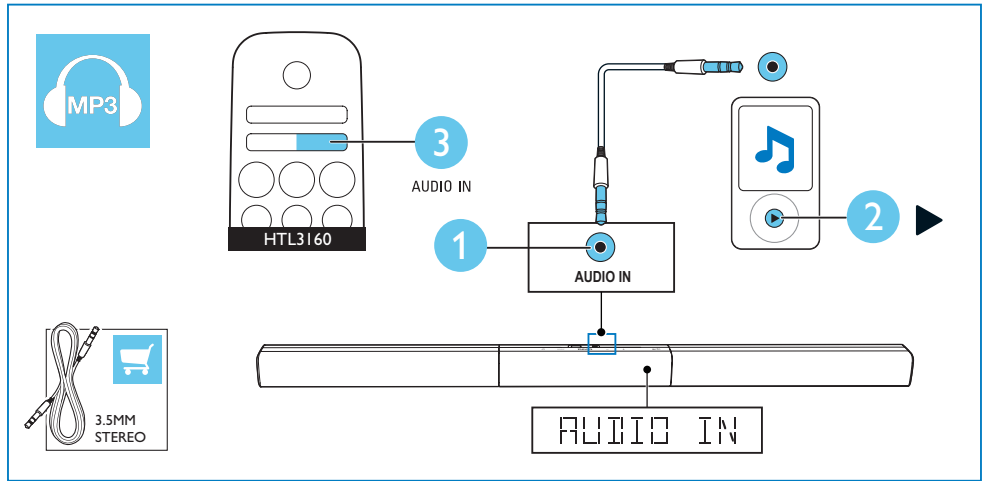

Power Cord 2X

6 X

Optical Cable

1

Assemble your product
Position your product

Wall mount your product (optional)

2

Connect to TV in one of these ways

* A High Speed HDMI Cable is required

3

Switch on your product

4

Select the correct audio source

5

Play other devices

6