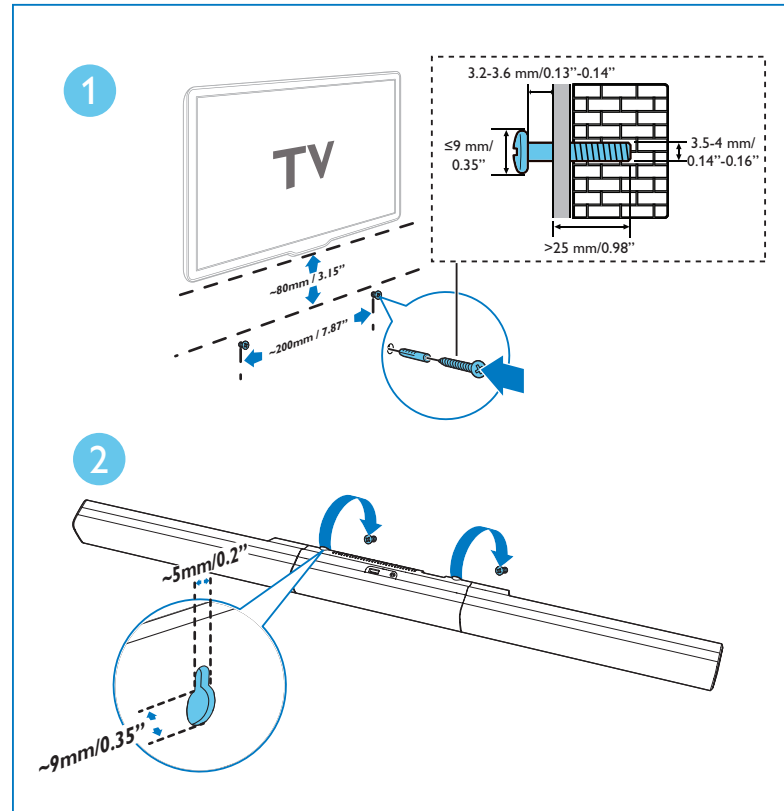

Power Cord 2X

6 X

Optical Cable

1

Assemble your product
Position your product

Wall mount your product (optional)

2

Connect to TV in one of these ways

* A High Speed HDMI Cable is required

3

Switch on your product

4

Select the correct audio source

5

Play other devices

6