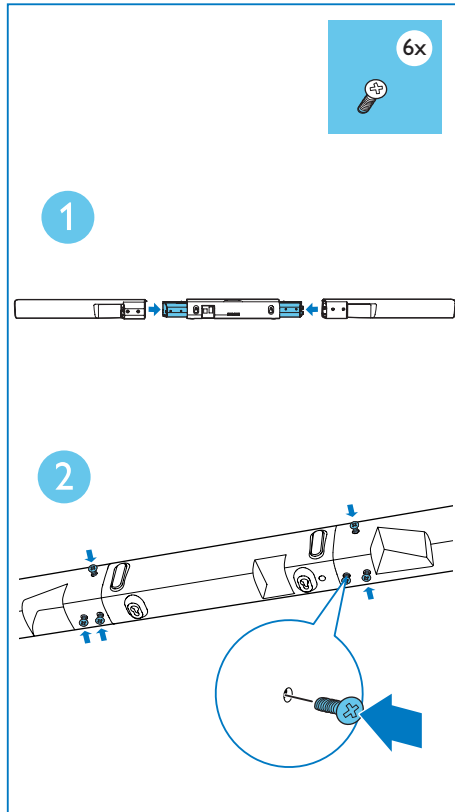

Power Cord 2X

6 X

Optical Cable

1

Assemble your product
Position your product

Wall mount your product (optional)

2

Connect to TV in one of these ways