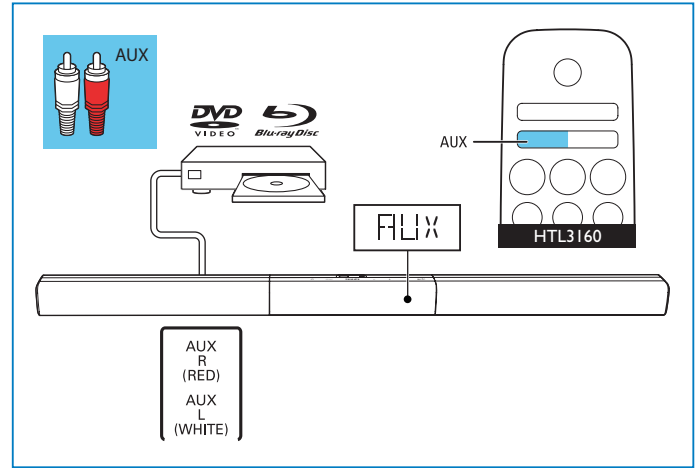

Power Cord 2X

6 X

Optical Cable

1

Assemble your product
Position your product

Wall mount your product (optional)

2

Connect to TV in one of these ways

* A High Speed HDMI Cable is required

3

Switch on your product

4

Select the correct audio source

5

Play other devices

6