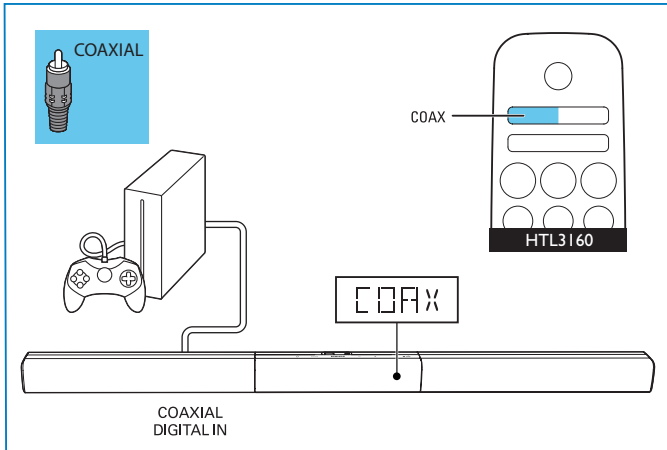

Power Cord 2X

6 X

Optical Cable

1

Assemble your product
Position your product

Wall mount your product (optional)

2

Connect to TV in one of these ways

* A High Speed HDMI Cable is required

3

Switch on your product

4

Select the correct audio source

5

Play other devices

6