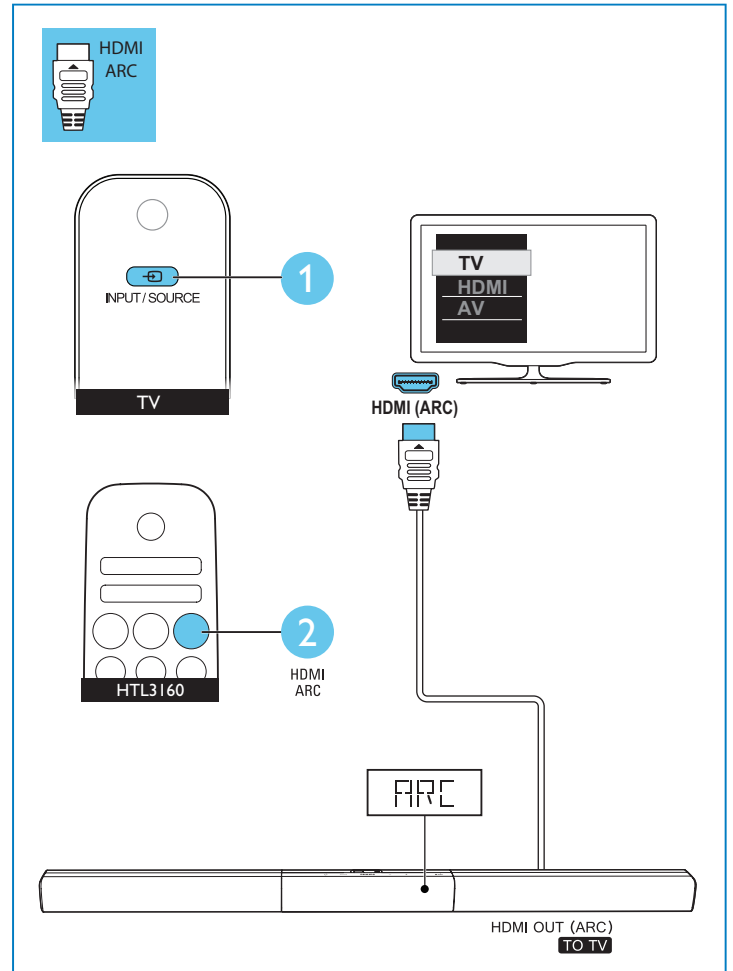

Power Cord 2X

6 X

Optical Cable

1

Assemble your product
Position your product

Wall mount your product (optional)

2

Connect to TV in one of these ways

* A High Speed HDMI Cable is required

3

Switch on your product

4

Select the correct audio source

5

Play other devices

6