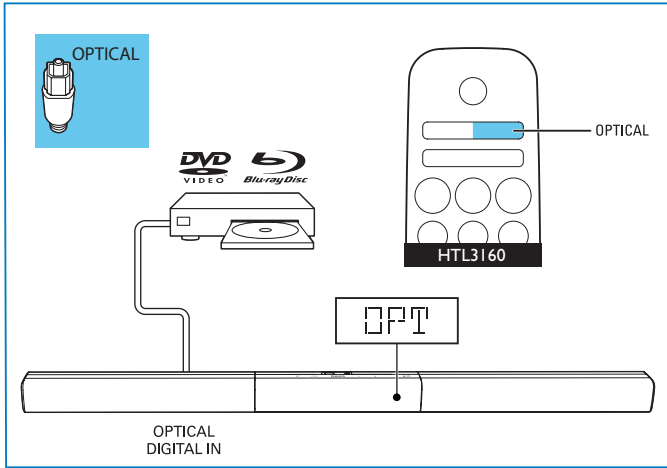

Power Cord 2X

6 X

Optical Cable

1

Assemble your product
Position your product

Wall mount your product (optional)

2

Connect to TV in one of these ways

* A High Speed HDMI Cable is required

3

Switch on your product

4

Select the correct audio source

5

Play other devices

6