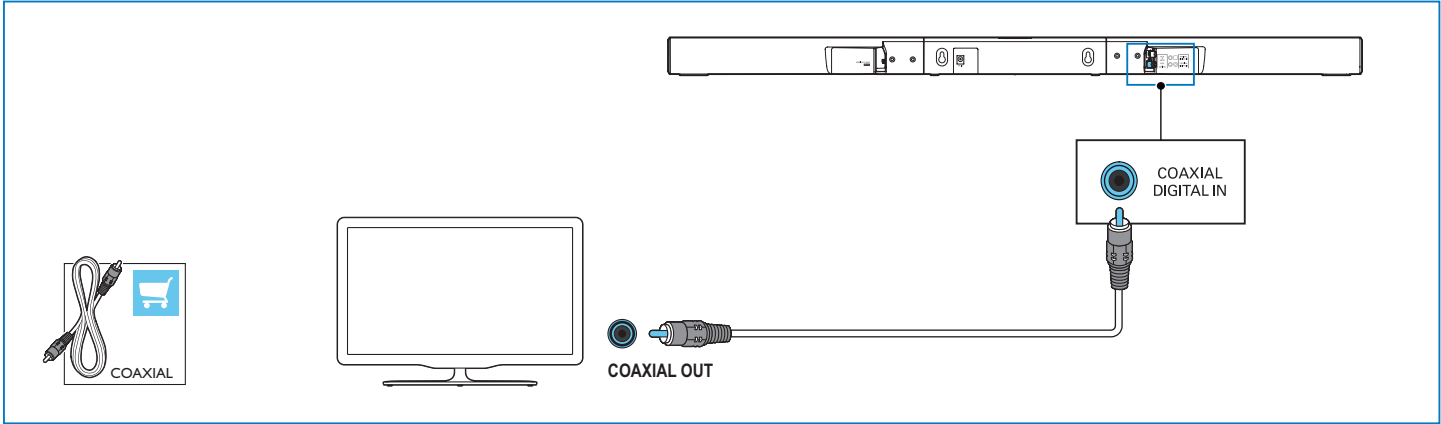

Power Cord 2X

6 X

Optical Cable

1

Assemble your product
Position your product

Wall mount your product (optional)

2

Connect to TV in one of these ways

* A High Speed HDMI Cable is required

3

Switch on your product

4

Select the correct audio source

5

Play other devices

6