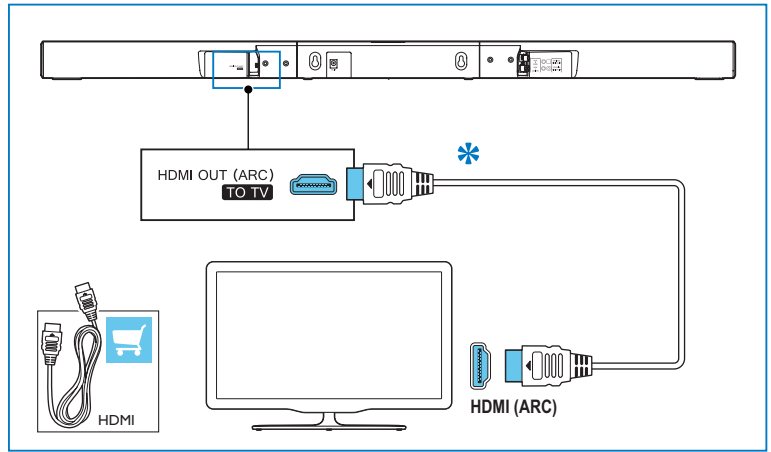

Power Cord 2X

6 X

Optical Cable

1

Assemble your product
Position your product

Wall mount your product (optional)

2

Connect to TV in one of these ways

* A High Speed HDMI Cable is required

3

Switch on your product

4

Select the correct audio source

5

Play other devices

6