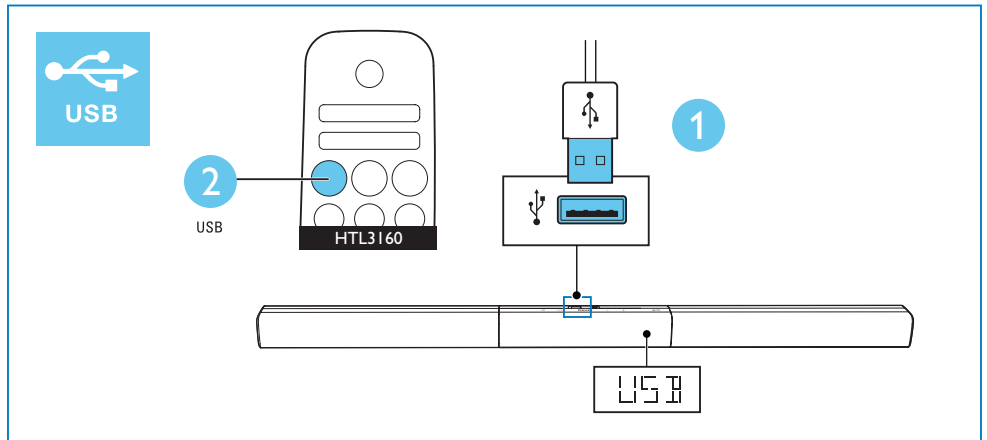

Power Cord 2X

6 X

Optical Cable

1

Assemble your product
Position your product

Wall mount your product (optional)

2

Connect to TV in one of these ways

* A High Speed HDMI Cable is required

3

Switch on your product

4

Select the correct audio source

5

Play other devices

6