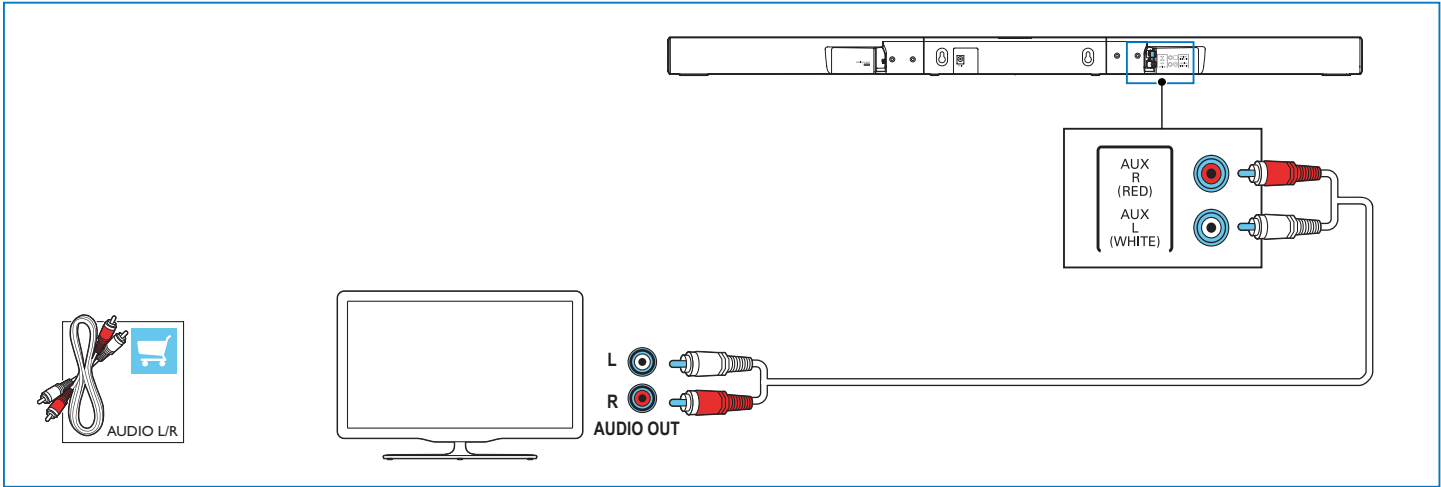

Power Cord 2X

6 X

Optical Cable

1

Assemble your product
Position your product

Wall mount your product (optional)

2

Connect to TV in one of these ways

* A High Speed HDMI Cable is required

3

Switch on your product

4

Select the correct audio source

5

Play other devices

6