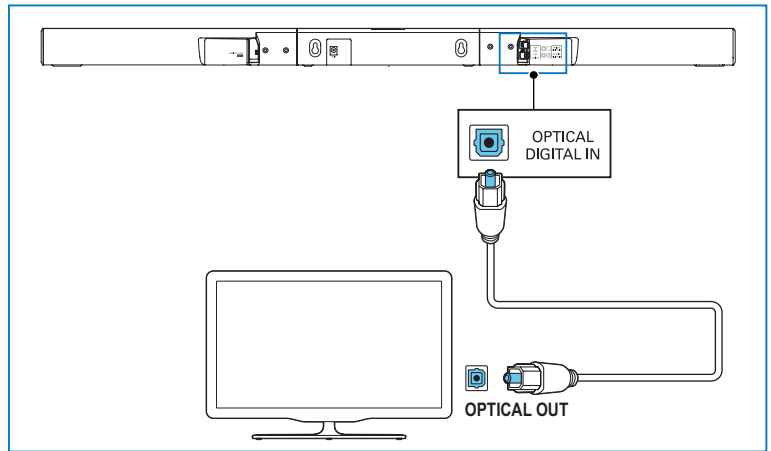

2

Connect to TV in one of these ways

* A High Speed HDMI Cable is required