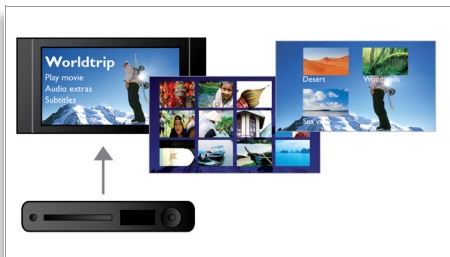

DivX Ultra Certified

With DivX support, you can enjoy DivX encoded videos in the comfort of your living room. The DivX media format is an MPEG4-based video compression technology that enables you to save large files such as movies, trailers and music videos on media, e.g. CD-R/RW and DVD recordable discs. DivX Ultra combines DivX playback with great features including integrated subtitles, multiple audio languages, multiple tracks and menus into one convenient file format.