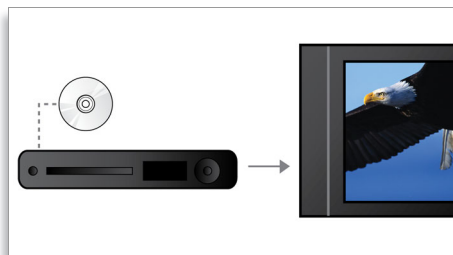

Plays it all

Play virtually any disc you want - whether they are CDs, (S)VCDs, DVDs, DVD+R, DVD-R, DVD+RW, DVD-RW or DVD+R DL. Experience unbeatable flexibility and the convenience of playing all your discs on the one device.