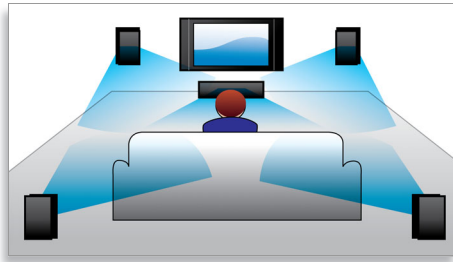

Easy to set up and use

- EasyLink for easy control of connected devices via HDMI CEC

PHILIPS
sense and simplicity

Highlights

HDMI 1080p

HDMI 1080p upscaling delivers images that are crystal clear. Movies in standard definition can now be enjoyed in true high definition resolution - ensuring more details and more true-to-life pictures. Progressive Scan (represented by "p" in "1080p") eliminates the line structure prevalent on TV screens, again ensuring relentlessly sharp images. To top it off, HDMI makes a direct digital connection that can carry uncompressed digital HD video as well as digital multi-channel audio, without conversions to analogue - delivering perfect picture and sound quality, completely free from noise.

DTS, DolbyDigital, ProLogic II

A built-in DTS and Dolby Digital decoder eliminates the need for an external decoder by processing all six channels of audio information to provide a surround sound experience and an astoundingly natural sense of ambience and dynamic realism. Dolby Pro Logic II provides five channels of surround processing from any stereo source.