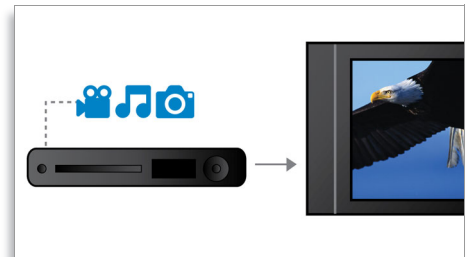

Plays it all

Play virtually any media format you want - whether they are WMV, DivX, MP3s or JPEGs. Experience the unbeatable convenience of great playability and the luxury of sharing media files on your TV or home theatre system - in the comfort of your living room.