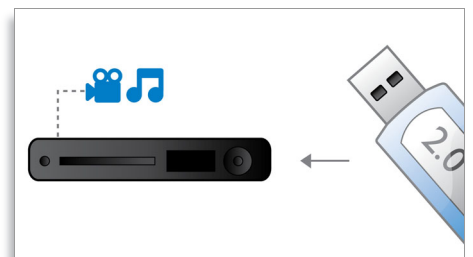

Hi-Speed USB 2.0 Link

The Universal Serial Bus or USB is a protocol standard that is conveniently used to link PCs, peripherals and consumer electronic equipment. Hi-Speed USB devices have a data transfer rate of up to 480 Mbps - up from the