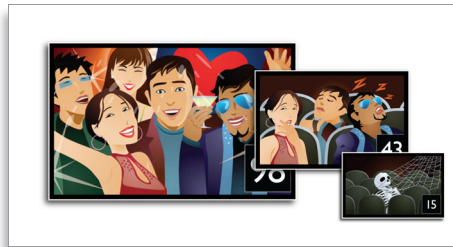

Easy to set up and use

- EasyLink for easy control of connected devices via HDMI CEC

PHILIPS
sense and simplicity

Highlights

HDMI 1080p

HDMI 1080p upscaling delivers images that are crystal clear. Movies in standard definition can now be enjoyed in true high definition resolution - ensuring more details and more true-to-life pictures. Progressive Scan (represented by "p" in "1080p") eliminates the line structure prevalent on TV screens, again ensuring relentlessly sharp images. To top it off, HDMI makes a direct digital connection that can carry uncompressed digital HD video as well as digital multi-channel audio, without conversions to analogue - delivering perfect picture and sound quality, completely free from noise.

Karaoke scoring

Add a dash of fun to your Karaoke sessions with Karaoke Scoring. Allow your performance to be judged for further improvement, or for friendly competitions. Karaoke Scoring automatically rates your singing and gives you a humorous picture that is tied to how well you did. The fun never ends.