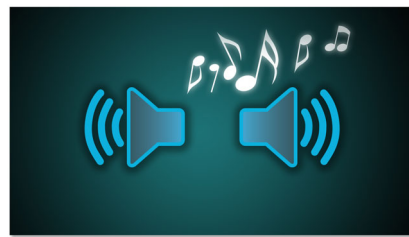

Easy to use

- Quick scan of DAB stations for extra convenience
- Low battery indicator keeping you informed of power level
- Mains or battery operated for flexible placement

PHILIPS

Highlights

DAB

DAB (Digital Audio Broadcasting) digital radio is a new way of broadcasting radio, in addition to FM analogue transmission, via a network of terrestrial transmitters. It provides listeners with more choices and information delivered in clear and crackle-free sound quality. The technology allows the receiver to lock on to the strongest signal it can find. With DAB digital stations there are no frequencies to remember, and sets are tuned by station name, so there is no retuning on the move.

DAB and FM compatible

DAB (Digital Audio Broadcasting) digital radio is a new way of broadcasting radio, in addition to FM analogue transmission, via a network of terrestrial transmitters. It provides listeners with more choices and information delivered in clear, crackle-free sound quality. The technology allows the receiver to lock on to the strongest signal it can find. With DAB digital stations there are no frequencies to remember, and sets are tuned by station name, so there is no retuning on the move.

Digital tuning with presets

Simply tune into the station that you want to preset, then press and hold the preset button to memorise the frequency. With preset radio stations that can be stored, you can quickly access your favourite radio station without having to manually tune the frequencies each time.

Built-in speaker

A speaker offers good sound quality for more pleasure.

Quick scan of DAB stations

DAB (Digital Audio Broadcasting) digital radio is a new way of broadcasting radio, in addition to FM analogue transmission, via a network of terrestrial transmitters. It provides listeners