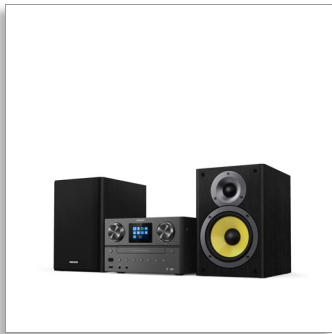

Philips
Micro Music System

Internet radio, DAB+

Bluetooth, Spotify Connect
USB, MP3-CD
100 W

TAM8905

Love it all. Play it loud.

Fill your room with the sounds you love. With Internet radio, Spotify Connect, Bluetooth and a CD player, this attractive micro system can play it all. You can also tune in to DAB+ or FM radio--all in big 100 W sound.

Big sound for your music

- 5.25" woofer. Dome tweeters. 100 W maximum output power
- All your music, podcasts and more
- Bass-reflex loudspeakers. Crisp highs and rich low tones
- Digital Sound Control. Choose a preset sound style

Fill the room with tunes

- AC-powered. Remote control
- At home in your home
- Main unit dimensions: 230 x 145 x 262 mm
- Speaker dimensions: 174 x 260.6 x 229 mm

More to love

- Classic looks. Modern functions
- Internet radio. DAB+ FM radio
- Spotify Connect. Bluetooth. Audio-in. CD player
- USB port. Connect a legacy source or charge a mobile

for your favourite internet, DAB+ or FM stations.

Crisp highs and rich low tones

Bookshelf-style loudspeakers give you great sound with crisp highs from the dome tweeters and powerful bass from 5.25" woofers and bass-reflex ports. A 100 W maximum output brings big sound to any room. Perfect for a lounge or open-plan living space.