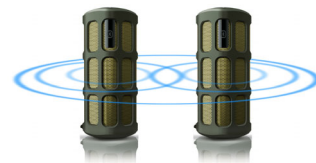

Motion sensor

SHOQBOX is equipped with a motion sensor. Simply swipe over the sensor from left to right or right to left, to skip to the next or last track. Put your hand over the sensor for a second to pause the music. Do it again to put it back on. Easy gesture control allows you to control your music the simplest way.

Built-in mic

With its built-in microphone, it also works as a speaker phone. When a call comes in, the music is put on pause and you can talk via the speaker. Call for a business meeting. Or, call your friend from a party. Either way, it works great.

Voice prompt

The voice prompt is available in different languages. It gives instant feedback on battery level or alert whether the speaker is connected properly to your device.

Pairing 2 shoqboxes

You can pair 2 SHOQBOX speakers with the smart sensor for a stereo system of Left and Right channels. Simply place the two speakers side by side and swipe your hands over both sensors from outside in simultaneously. Perfect for a party or gathering. Enjoy big stereo sound from music, movies and games.