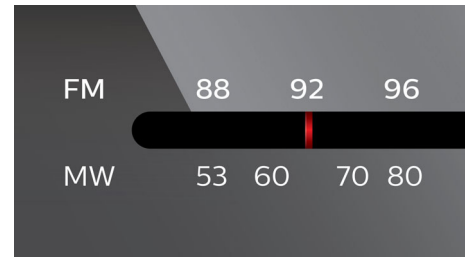

CD Soundmachine
Black

Specifications

Audio playback

- Playback media: CD, CD-R, CD-RW
- Disc playback modes: fast forward/backward, next/previous track search, repeat/shuffle/program

Tuner/Reception/Transmission

- Antenna: FM antenna
- Tuner bands: FM, MW

Sound

- Output power (RMS): 2 x 1W
- Sound system: stereo
- Speaker diameter: 3"
- Sound enhancement: Dynamic Bass Boost
- Volume control: rotary (analogue)

Connectivity

- 3.5mm stereo line in

Power

- Power type: Batteries and AC input
- Battery type: C size (LR14)
- Battery voltage: 1.5 V
- Number of batteries: 6

Accessories

- Included accessories: AC Power Cord, User Manual, Warranty Leaflet

Dimensions

- Main unit depth: 245 mm
- Main unit height: 123 mm
- Main unit width: 262 mm
- Packaging depth: 264 mm
- Packaging height: 155 mm
- Packaging width: 284 mm
- Gross weight: 2.1 kg
- Weight: 1.7 kg

AZ102B/79

Highlights

FM/MW tuner

FM/MW (AM) stereo tuner

Line-in connection

MP3 line-in connectivity allows direct playback of MP3 content via your audio system. By simply connecting your portable MP3 player to the audio system via its built-in line-in jack, you can enjoy superb sound quality while playing your favorite music from your portable MP3 player.