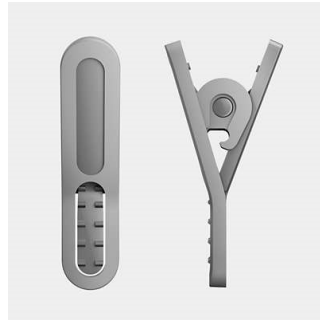

Intensity

- High performance sound drives peak performance
- Insert earphones provide sound isolation

PHILIPS

Sports headphones
8.6mm drivers/closed-back Earhook

SHQ3300PK/00

Highlights

3 choices of ear tips sizes

3 ear tip sizes for the optimum fit

7.1g ultra lightweight design*

Weighing in at just 7.1g, these Actionfit sports earphones are so light and comfortable that you will forget you are even wearing them. Perfect for keeping you going right through the hard final miles.

Adjustable earhook

An adjustable ear hook ensures the ActionFit SHQ3300 headphones fit your ears perfectly.

Just put the headphones on and slide the adjustable hook up or down for a snug fit. Whatever your workout or terrain, your headphones will stay on comfortably.

Cable clip

A cable clip comes included with ActionFit earphones, keeping the cable out of your way while you push yourself harder.

Sporty carrying pouch for easy storage

Kevlar® Reinforced cable

Kevlar® reinforced headphone cables are tough enough to survive even the roughest of workouts.