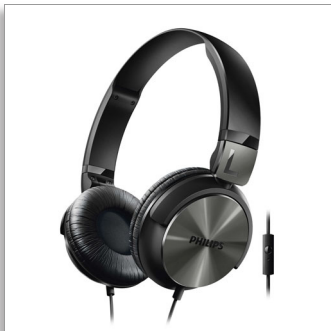

Philips
Headphones with mic

32mm drivers/closed-back
On-ear

SHL3165BK

Dynamic and solid bass

DJ style monitoring headphones

This DJ inspired headphone provides you powerful sound and bass. Designed with rotating and soft cushioned earshells, you will get a perfect listening experience on the go.

Comfortable for long use

- Adjustable earshells and headband adapts to fit your head
- Soft breathable ear cushions for long listening sessions

Perfect listening experience

- 32mm speaker drivers for powerful and dynamic sound
- Closed type acoustics provide good sound isolation

Convenience

- 1.2m cable for freedom of music enjoyment on the go
- compact, fold flat design for easy storage on the go
- In-line mic and pick up button for easy handsfree calls

PHILIPS

Headphones with mic
32mm drivers/closed-back On-ear

SHL3165BK/00

Highlights

1.2m long cable

1.2m cable for freedom of music enjoyment on the go

32mm speaker driver

32mm high-powered drivers deliver clear, detailed and natural sound.

Adjustable earshells, headband