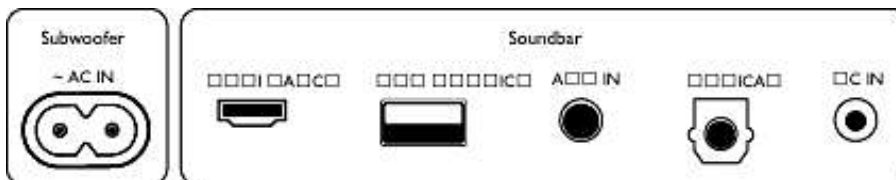

Accessories

- Included accessories: Power adapter, Power cord, Remote Control, 2 x AAA Batteries, Wall mount bracket, Quick start guide, Warranty Card

Design

- Color: Black
- Wall mountable

Dimensions

- Main Unit (W x H x D): 900 x 65.5 x 91 mm
- Main Unit Weight: 1.53 kg
- Subwoofer (W x H x D): 150 x 225 x 267 mm
- Subwoofer Weight: 2.1 kg