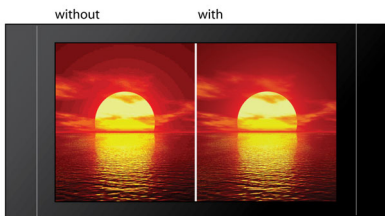

12-bit/108MHz video processing

12-bit Video DAC is a superior Digital-to-Analogue-Converter that preserves every

detail of the authentic picture quality. It shows subtle shades and smoother graduation of colors, resulting in a more vibrant and natural picture. The limitation of the usual 10bit DAC become in particular apparent while using large screens and projectors.