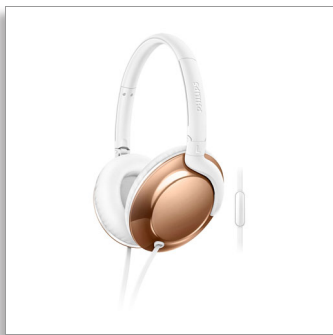

Philips Flite
Headphones with mic

32mm drivers/closed-back

Over-ear
Soft ear cushions
Compact folding

SHL4805RG

Ultra light. Big sound.

Gravity defying headphones

Introducing Philips Flite Everlite headphones, where simplicity meets refined metallic finishing. Created to bring you clear sound and all day ease-of-use, they can also fold compact or flat when needed.

Streamlined design

- Flat and compact folding for easy portability
- Remote control for handsfree calls and music
- Enjoy music tangle-free with a flat cable design
- Refined metallic finishing

Pure clarity

SHL4805RG/00

Highlights

Clear sound

High-power 32mm tilted drivers reproduce clear, crisp sound and deep, rich bass.

Handsfree calls

The easy-to-use remote control allows you to play/pause tracks and answer calls with a simple push of a button.

Connectivity

- Cable Connection: Double-sided
- Cable length: 1.2 m
- Connector: 3.5mm stereo
- Finishing of connector: Chrome plated

Design

- Color: Pearl white & rose gold
- Wearing style: Headband

Issue date 2024-03-08