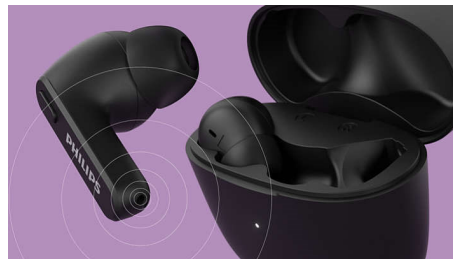

Mono mode

Taking a lot of calls? You can double your talk time by using one earbud while the other one charges. The mic is automatically assigned to the earbud you're using, and you can simply

swap over when your current earbud is running low on battery.

Easy control and pairing

Controls on the earbuds let you pause your playlist, take calls, control volume and wake your phone's voice assistant. The headphones are ready to pair the instant you switch on Bluetooth.

6 hours of play time

6 hours play time. Charge 15 minutes for an extra hour

Clear sound, punchy bass

Clear sound, punchy bass. 6 mm neodymium drivers

Easily wake voice assistant

Easily wake your phone's voice assistant

Quick to reconnect to your phone

Quick to reconnect to your phone when you open the case

Soft silicone ear-tip

Soft silicone ear-tip covers in small, medium and large