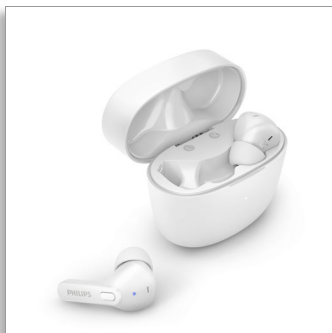

Philips
True Wireless
Headphones

Earbuds with in-ear fit

Super-small charging case
IPX4 water protection
Up to 18 hours play time

TAT2206WT

Always ready to go

Is there anything more useful than true wireless headphones with a charging case that fits in the pocket of your slim-fit jeans? These splash- and sweat-resistant headphones give you a secure in-ear fit, great sound and up to 18 hours of play time.

From favourite playlist to catch-up call

- Quick to reconnect to your phone when you open the case
- Easily wake your phone's voice assistant
- Integrated controls. Built-in mic. Easy pairing

Extremely convenient. Super comfortable.

PHILIPS

True Wireless Headphones

Earbuds with in-ear fit Super-small charging case, IPX4 water protection, Up to 18 hours play time

TAT2206WT/00

Highlights

IPX4 splash/sweat resistant

With an IPX4 rating and powerful 6 mm drivers, these headphones let you enjoy great sound in any weather. Fully splash resistant, they won't mind a little sweat and you don't need to worry about getting caught in the rain.

Product dimensions

- Height: 4.57 cm
- Width: 5.7 cm
- Depth: 3.1 cm
- Weight: 0.037 kg

Accessories

- Quick Start Guide
- Eartips: 3 pairs (S/M/L)
- Charging case
- Charging cable: USB-C cable, 500 mm

Design