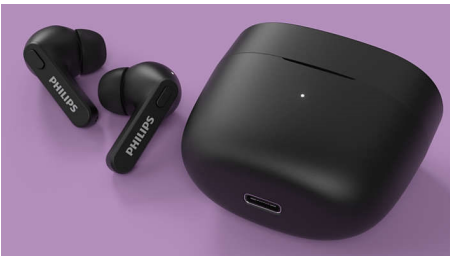

- IPX4 splash and sweat resistant
- Super-small charging case for up to 12 hours of play time
- 6 hours play time. Charge 15 minutes for an extra hour
- Clear sound, punchy bass. 6 mm neodymium drivers

PHILIPS

True Wireless Headphones

Earbuds with in-ear fit Super-small charging case, IPX4 water protection, Up to 18 hours play time

TAT2206WT/00

Highlights

IPX4 splash/sweat resistant

With an IPX4 rating and powerful 6 mm drivers, these headphones let you enjoy great sound in any weather. Fully splash resistant, they won't mind a little sweat and you don't need to worry about getting caught in the rain.

Super-small charging case

Hit the road with multiple charges in your pocket. You get up to 6 hours of play time from a single charge, plus 12 extra hours from

a fully charged case. A short 15 minute charge in the case gives you an hour of play time. A full charge of the case takes 2 hours via USB-C.

4 colours

4 colours. 'Hockey-stick' design

Secure, comfortable in-ear fit

You get real comfort thanks to soft, interchangeable silicone ear-tip covers. The ear-tips on each earbud insert securely into your ear canal, creating a perfect seal that diminishes external noise. The 'hockey stick' form factor keeps each earbud secure.