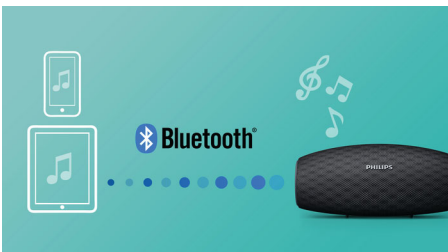

Wireless music streaming

Bluetooth is a wireless communication technology that is both robust and energy-efficient. The technology allows easy wireless connection to iPod/iPhone/iPad or other Bluetooth devices, such as smartphones, tablets or even laptops. So you can enjoy your favorite music, sound from video or game wireless on this speaker easily.