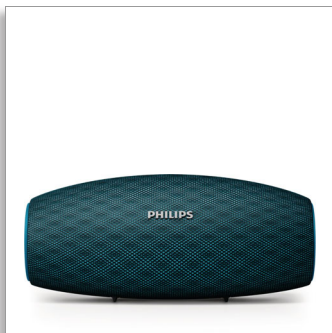

Philips  
wireless portable speaker

**10W, 10hr**

Long Bluetooth range  
Waterproof, dustproof  
Quick charge option

**BT6900A**

## Music never stops

My music never stops. Everplay wireless portable speaker keeps playing all the time without interruption thanks to the strong Bluetooth connection and intuitive charging options. Its custom fabric makes it beautiful as well as super durable

### Powerful sound

- Big sound from front-firing neodymium speaker
- Bass radiators for extra bass boost and extension
- Anti-clipping function for loud, distortion free music

### Strong Bluetooth connection

- Wireless music streaming via Bluetooth
- Strong Bluetooth connection up to 30m or 100ft
- Built-in microphone for hands-free phone calls