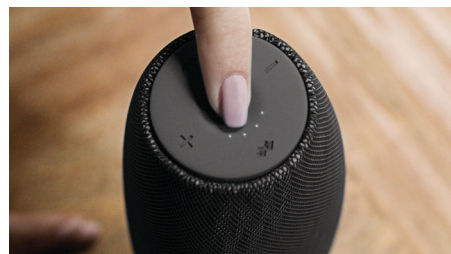

Battery indicator

Finally, a Bluetooth speaker that provides a simple, clear way to see how much remaining

power you have! With EverPlay, simply push the power button to see how much battery is left.