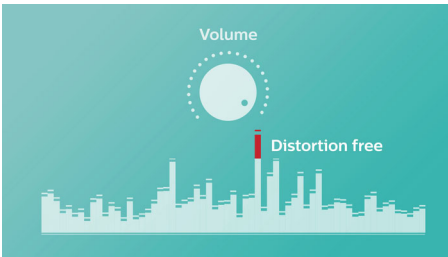

wireless portable speaker
10W, 10hr Long Bluetooth range, Waterproof, dustproof, Quick charge option

BT6900A/00

Highlights

Anti-clipping function

Anti-Clipping lets you play music louder and keeps it high quality, even when the battery is low. It accepts a range of input signals, from 300mV to 1000mV and keeps your speakers safe from damage by distortion. This built-in function monitors the musical signal as it goes through the amplifier and keeps peaks within the amplifier's range, preventing the audio distortion caused by clipping without affecting loudness. A portable speaker's ability to reproduce musical peaks decreases along with battery power, yet anti-clipping reduces peaks caused by low battery, keeping music distortion free.