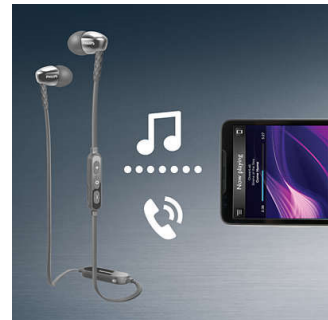

Oval sound tube inserts

Oval sound tube inserts seals out ambient noise, while its semi-closed structure deliver enhanced bass performance.

Tangle-free flat cable

Anti-slip flat cable ensures that your cord always stays tangle free.

Wireless music and calls

Pair your smart device with your headphones using Bluetooth and enjoy the freedom of crystal clear music and phone calls – without the hassle of cables. Change tracks and answer calls with the easy to use remote control.