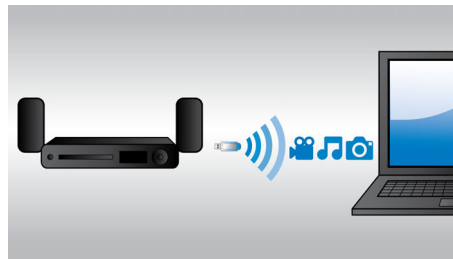

## Auto calibration

Adjusting your new Philips home theater for optimum sound experience is now a breeze. With the simple touch of a button on the remote, the intelligent pre-loaded sound calibrator software is launched and emits test signals to the speakers. These signals are captured and analyzed by the auto-calibration microphone and the necessary adjustments are made, taking into consideration the distances between speakers and listening positions, the loudness and the delay response of audio signals from each speaker. In 60 seconds, your in-room sound experience is enhanced and optimized.

## HDMI Hub

HDMI Hub provides additional HDMI ports to allow you to connect other devices such as your game console or HD set-top box to your home theater conveniently. By connecting your devices through the HDMI Hub, you can enjoy high-definition sound and picture for all your entertainment.

## Built-in WiFi

Thanks to built-in WiFi, by simply connecting your home theater directly to your home network, you can experience a rich selection of popular online services. You can enjoy some of the best websites offering movies, pictures, infotainment and other online contents tailored to fit your TV screen.