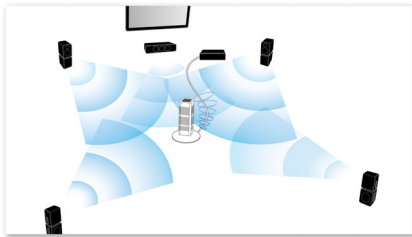

#### Simply enjoy all your entertainment

- HDMI Hub to connect HDMI devices for great sound and picture
- Built-in WiFi to enjoy your connected media wirelessly
- Smart TV to enjoy online services & access multimedia on TV
- Full HD 3D Blu-ray for a truly immersive 3D movie experience

## Auto calibration

Adjusting your new Philips home theater for optimum sound experience is now a breeze. With the simple touch of a button on the remote, the intelligent pre-loaded sound calibrator software is launched and emits test signals to the speakers. These signals are captured and analyzed by the auto-calibration microphone and the necessary adjustments are made, taking into consideration the distances between speakers and listening positions, the loudness and the delay response of audio signals from each speaker. In 60 seconds, your in-room sound experience is enhanced and optimized.

## HDMI Hub

HDMI Hub provides additional HDMI ports to allow you to connect other devices such as your game console or HD set-top box to your home theater conveniently. By connecting your devices through the HDMI Hub, you can enjoy high-definition sound and picture for all your entertainment.