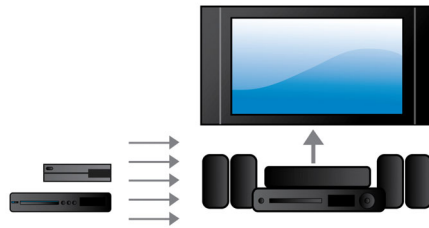

## Auto calibration

Adjusting your new Philips home theater for optimum sound experience is now a breeze. With the simple touch of a button on the remote, the intelligent pre-loaded sound calibrator software is launched and emits test signals to the speakers. These signals are captured and analyzed by the auto-calibration microphone and the necessary adjustments are made, taking into consideration the distances between speakers and listening positions, the loudness and the delay response of audio signals from each speaker. In 60 seconds, your in-room sound experience is enhanced and optimized.

## HDMI Hub

HDMI Hub provides additional HDMI ports to allow you to connect other devices such as your game console or HD set-top box to your home theater conveniently. By connecting your devices through the HDMI Hub, you can enjoy high-definition sound and picture for all your entertainment.