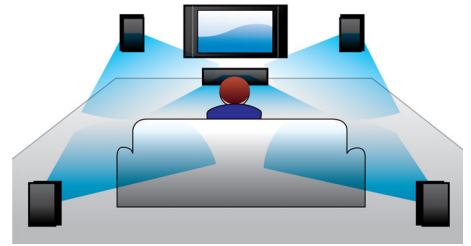

Great listening experience

- Dolby Digital for ultimate movie experience
- 300W RMS power delivers great sound for movies and music

Designed to enhance your living space

- Compact design that fits anywhere

Connect and enjoy all your entertainment

- Plays DVD, VCD, CD and USB devices

PHILIPS

Specifications

HTS2501/94

Highlights

Dolby Digital

Because Dolby Digital, the world's leading digital multi-channel audio standards, make use of the way the human ear naturally processes sound, you experience superb quality surround sound audio with realistic spatial cues.

300W RMS power

300W RMS power delivers great sound for movies and music

Compact design

The compact set fits in every room due to its sleek design and size.

Plays it all

Play virtually any disc and any media devices you want - whether they be DVDs, VCDs, CDs or USB devices. Experience the unbeatable convenience of great playability, and the luxury of sharing media files on your TV or home theater system.