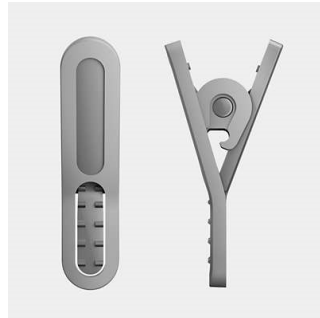

## 3 choices of ear tips sizes

3 ear tip sizes for the optimum fit

## 7.1g ultra lightweight design\*

Weighing in at just 7.1g, these Actionfit sports earphones are so light and comfortable that you will forget you are even wearing them. Perfect for keeping you going right through the hard final miles.

## Adjustable earhook

An adjustable ear hook ensures the ActionFit SHQ3300 headphones fit your ears perfectly.

Just put the headphones on and slide the adjustable hook up or down for a snug fit. Whatever your workout or terrain, your headphones will stay on comfortably.

## Cable clip

A cable clip comes included with ActionFit earphones, keeping the cable out of your way while you push yourself harder.