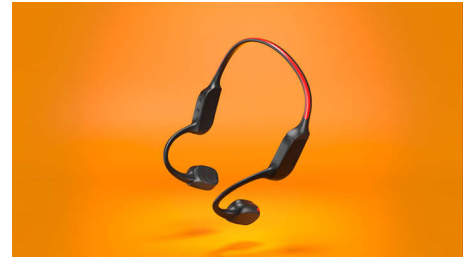

Safety LED lights

Run at night. Hike a mountain trail at dusk. Or cycle in the woods. With a bright LED light-

strip on the rear of the neckband, you'll stay visible in dim environments. You can control the LEDs via the Philips Headphones app or via the on/off button on the neckband.

9 hours play time

Don't want to worry about daily charging? With 9 hours play time from a single charge, these bone-conducting open-ear headphones are good to go for multiple workouts. A full charge takes just 2 hours. For a quick extra boost, just 15 minutes charging gives you an extra hour of play time.

Crystal-clear calls

Taking calls? A unique combination of bone-conducting and AI mics means you'll always be heard clearly. The AI mic removes background noise in any environment. If you're out on a run or a ride, the bone-conducting mic removes annoying wind noise. Switch mics easily via a button on the neckband.

Light, comfy, tough

Why weigh yourself down? These open-ear headphones are so light you'll barely feel them, plus they won't fall off when you get moving. The neckband wraps around the back of your head, and loops over the top of your ears, to hold the headphones comfortably in place.