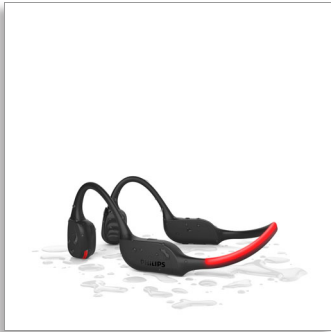

Philips
Open-ear wireless sports
headphones

Open-ear fit

Bone conduction
Clear calls
LED safety lights

TAA7607BK

Free your ears. Hear it all.

Run it, ride it, stroll it, love it! Light, comfy and tough, these open-ear wireless sports headphones let you hear everything that's going on around you, and your music too. From parks to city streets, your training just got an upgrade.

Hear differently

- Sound without earphones. Open-ear design
- Always good to go. IP66 dustproof and water resistant
- Be seen. LED safety lights

Sound without earphones

- Open-ear fit. Light, comfy, tough
- Integrated controls. Easy pairing
- Philips Headphones app
- Carry pouch included

PHILIPS

Open-ear wireless sports headphones
Open-ear fit Bone conduction, Clear calls, LED safety lights

TAA7607BK/00

Highlights

Bone conduction

Bone conduction technology transmits sound through the bones of your skull, which means you don't need to put an earbud in your ear, or wear headphones that cover your ear. Instead, the sound travels from your cheekbones directly to the inner ear and your music magically appears in your head!

Safety LED lights

Run at night. Hike a mountain trail at dusk. Or cycle in the woods. With a bright LED light-

strip on the rear of the neckband, you'll stay visible in dim environments. You can control the LEDs via the Philips Headphones app or via the on/off button on the neckband.