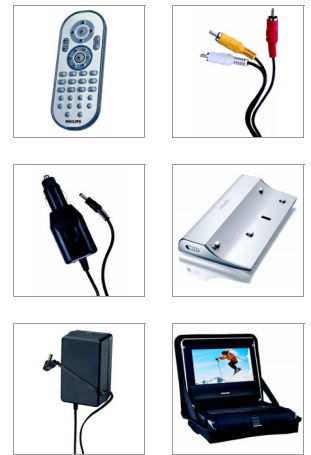

## DVD and DivX® movies on the go

With Zero Bright Dot™ & 6 hours playback

Immerse in movies on the ultra-chic PET825's 21.6 cm (8.5") widescreen color LCD display, with Philips Zero Bright Dot™ for optimal screen quality. Enjoy up to 6 hours of DVDs, DivX®, MPEG4 movies, and MP3/WMA-CD music. Travel bag included.

### Optimized viewing anywhere

- Zero Bright Dot™ screen for optimal screen quality
- 21.6 cm/8.5" TFT color LCD display for high quality viewing
- Watch movies in 16:9 widescreen format
- Built-in quality stereo speakers