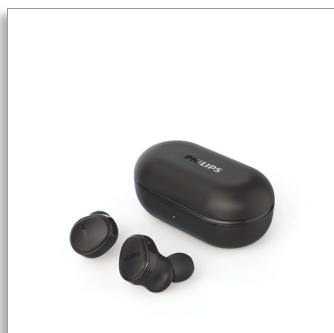

Philips
True Wireless
Headphones

12 mm neodymium drivers

Active noise cancelling (ANC)
Secure, comfortable in-ear fit
Up to 29 hours of total play time

TAT4556BK

Your music. Your way.

These true wireless headphones with hybrid active noise cancelling tune out background noise and give you the clear sound and deep bass you need. Enjoy a comfortable fit, IPX4 splash and sweat resistance and 29 hours of play time with the case.

Clear sound. Deep bass.

- 12 mm neodymium drivers for clear sound and deep bass
- Supports AAC code, an extremely high-quality sound source
- Always focused on the music. Hybrid active noise cancelling

Extremely convenient. Super comfortable.

- Easy control and pairing
- Mono mode lets you make calls using a single earbud
- Secure, comfortable in-ear fit

Portable charging case. Up to 29 hours play time

Secure, comfortable in-ear fit

Enjoy real comfort thanks to soft, interchangeable silicone ear tip covers. The ear tips on each earbud insert into your ear canal, creating a perfect seal that diminishes external noise. The hockey stick design keeps each earbud secure.