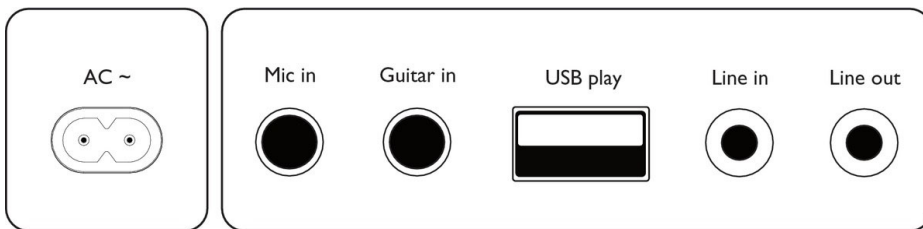

Highlights

Deep bass

With powerful sound and big, pumping bass, this karaoke speaker can fill the room with beats. The built-in battery lets you rock the party outdoors for up to 14 hours play time on a single charge.

Party light effects

Get everyone up and dancing with party light effects! A ring of colored lights on the speaker pulses in time to the music, and there are four different lighting modes to choose from. However you love to party, this speaker has you covered.

Mic and guitar inputs

A mic input (6.3 mm) lets you take the party up a notch. There's also a guitar input, so you can take the lead vocals while you're shredding a solo! Both guitar and mic have their own volume controls on the speaker. You can change your voice, fade vocals, and add echo effects too.

All your tunes. Bluetooth

Stream playlists via Bluetooth. Plug in other sources via audio-in or USB—or plug the speaker into another speaker or amp using the line-out socket. Rotary knobs on the speaker let you select the source or even fine-tune the bass and treble.

Ready for anything

The built-in carry handle and battery means you can play wherever you like. Take the beats to a friend's house. Set up on the basketball court. You can skip tracks and turn the volume up directly from the speaker.

Issue date 2022-11-02

Version: 3.0.2

12 NC: 8670 001 73836
EAN: 48 95229 11738 9

© 2022 Koninklijke Philips N.V.
All Rights reserved.

Specifications are subject to change without notice.
Trademarks are the property of Koninklijke Philips N.V.
or their respective owners.

www.philips.com