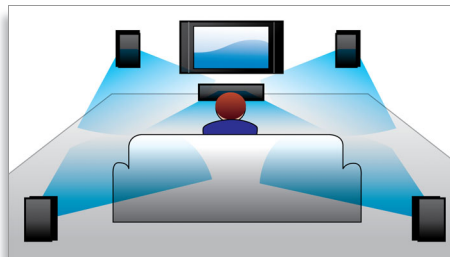

Dolby TrueHD and DTS-HD

Dolby TrueHD and DTS-HD Master Audio Essential deliver the finest sound from your Blu-ray Discs. Audio reproduced is virtually indistinguishable from the studio master, so you hear what the creators intended for you to hear. Dolby TrueHD and DTS-HD Master Audio Essential complete your high definition entertainment experience.