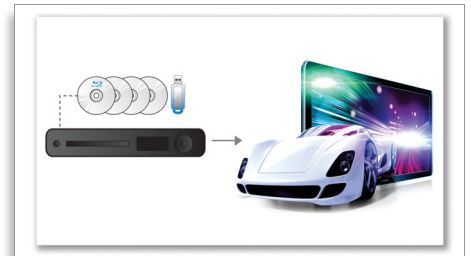

Plays it all

Play virtually any disc and any media format you want - whether they be 3D Blu-ray Discs, DVDs, VCDs, CDs or USB devices. Experience the unbeatable convenience of great playability, and the luxury of sharing media files on your TV or home theater system.