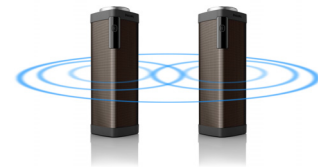

Motion sensor

SHOQBOX is equipped with a motion sensor. Simply swipe over the sensor from left to right or right to left, to skip to the next or last track. Put your hand over the sensor for a second to pause the music. Do it again to put it back on. Easy gesture control allows you to control your music the simplest way.

Built-in mic

With its built-in microphone, it also works as a speaker phone. When a call comes in, the music is put on pause and you can talk via the speaker. Call for a business meeting. Or, call your friend from a party. Either way, it works great.

Voice prompt

The voice prompt is available in different languages. It gives instant feedback on battery level or alert whether the speaker is connected properly to your device.

Pairing 2 shoqboxes

You can pair 2 SHOQBOX speakers with the smart sensor for a stereo system of Left and Right channels. Simply place the two speakers side by side and swipe your hands over both sensors from outside in simultaneously. Perfect for a party or gathering. Enjoy big stereo sound from music, movies and games.