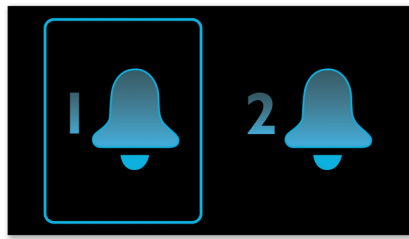

Dual alarm

The Philips audio system comes with two alarm times. Set one alarm time to wake you up and the other time to wake up your partner.