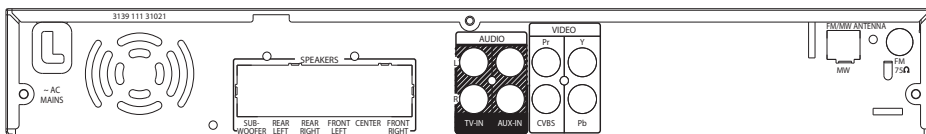

- Compression format: Dolby Digital, DTS, MP3, PCM, Windows Media™ Audio
- Playback Media: CD, MP3-CD, CD-R/RW
- MP3 bit rates: 32-256 kbps and VBR

Still Picture Playback

- Playback Media: Picture CD

- Picture Compression Format: JPEG
- Slide show: with music (MP3)

Tuner/Reception/Transmission

- Auto digital tuning
- Auto store
- Number of Preset Channels: 20
- Tuner Bands: FM Stereo, MW

Connectivity

- Front / Side connections: Microphone
- Other connections: AUX in, ComponentVideo out Progressive, Composite video (CVBS) out, Easy-Fit speaker connectors, FM Antenna, MW Antenna, TV in (audio, cinch)

Convenience

- Remote Control: Multi-functional

Accessories

- Included accessories: 1x center speaker, 1x subwoofer, 2x front satellite speakers, 2x rear satellite speakers, AC Power Cord, Audio/Video cable, Batteries for remote control, FM/MW Antenna, Quick Use Guide, Remote Control, User Manual, Warranty certificate

Dimensions

- Center speaker dimensions (W x H x D): 225 x 94 x 75 mm
- Center Speaker Weight: 0.68 kg
- Packaging dimensions (W x H x D): 570 x 310 x 444 mm
- Set dimensions (W x H x D): 360 x 54 x 324 mm
- Set weight: 2.7 kg
- Subwoofer dimensions (W x H x D): 360 x 340 x 130 mm
- Subwoofer Weight: 3.92 kg
- Surround Speaker dimensions (W x H x D): 94 x 175 x 65 mm
- Surround speaker Weight: 0.4 kg
- Weight incl. Packaging: 17.5 kg

Power

- Power supply: 100-240VAC, 50/60Hz
- Standby power consumption: < 0.5 W

Issue date 2014-02-10

Version: 2.0.3

12 NC: 9073 100 12903
EAN: 87 10895 90590 9

© 2014 Koninklijke Philips N.V.
All Rights reserved.

Specifications are subject to change without notice.
Trademarks are the property of Koninklijke Philips N.V.
or their respective owners.

www.philips.com