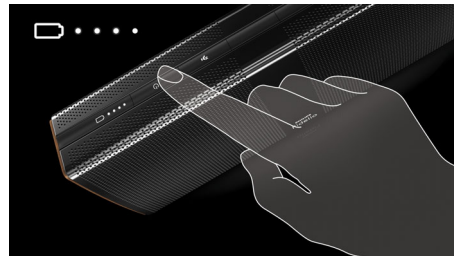

Battery level

Just touch the speaker lightly and it will display the battery level.

Specifications

Compatibility

- iPad: iPad 1, iPad 2, new iPad
- iPhone: iPhone 3, iPhone 3GS, iPhone 4, iPhone 4S
- iPod touch: 3rd generation or later
- Android tablets & smartphones
- other Bluetooth-enabled device

Loudspeakers

- Loudspeaker enhancement: wOOx Bass Radiator
- Speaker drivers: 2 x 3/4" soft dome tweeter, 4 x 2" full-range woofer
- Output power (RMS): 20W

Accessories

- Included accessories: AC-DC Adapter, Quick install guide, Warranty certificate, World Wide Warranty leaflet

Connectivity

- Bluetooth profiles: A2DP
- Bluetooth range: Line of sight, 10M or 30FT
- Audio in (3.5mm)
- USB charging

Dimensions

- Product dimensions (WxDxH): 287 x 63 x 127 mm
- Packaging dimensions (WxDxH): 326 x 101 x 224 mm

Power

- Power supply: 100-240VAC, 50/60Hz
- Battery type: Li-ion (built-in)
- Operating time on battery: 8 hr

Issue date 2013-09-06

Version: 5.0.2

12 NC: 8670 000 97963
EAN: 87 12581 66867 9

© 2013 Koninklijke Philips N.V.
All Rights reserved.

Specifications are subject to change without notice.
Trademarks are the property of Koninklijke Philips N.V.
or their respective owners.

www.philips.com