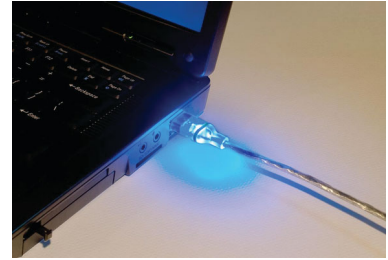

Car Charger
2 USB charging ports 18W Output, White

Specifications

Power

- Output: Max 18W
- Power input: DC 12 - 24V

Packaging dimensions

- Number of products included: 1
- Packaging dimensions (W x H x D):
  9.5 x 17.5 x 3.5 cm
- EAN: 48 95229 10757 1

Outer Carton

- Number of consumer packagings: 2
- GTIN: 1 48 95229 10757 8

Inner Carton

- Number of consumer packagings: 1
- GTIN: 2 48 95229 10757 5

Product dimensions

- Product dimensions (W x H x D):
  2.5 x 4.5 x 2.1 cm

DLP4522NW/97

Highlights

LED power indicator

This LED indicator confirms at a glance that the unit is charging.

Charge 2 devices simultaneously

2 USB to charge 2 devices simultaneously

Smart Protection

Smart protection against overheating, overvoltage and overcurrent

Issue date 2022-05-09

Version: 1.0.2

12 NC: 8670 001 66237
EAN: 48 95229 10757 1

© 2022 Koninklijke Philips N.V.
All Rights reserved.

Specifications are subject to change without notice.
Trademarks are the property of Koninklijke Philips N.V.
or their respective owners.

www.philips.com