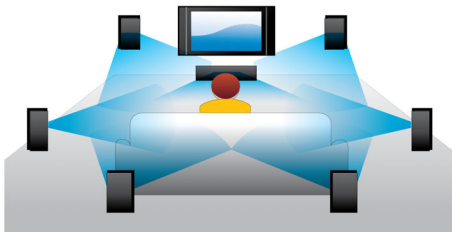

asimpleswitch.com

asimpleswitch.com

PHILIPS

Highlights

Blu-ray 3D Disc playback

Full HD 3D provides the illusion of depth for a heightened, realistic cinema viewing experience at home. Separate images for the left and right eyes are recorded in 1920 x 1080 full HD quality and alternately played on screen at a high speed. By watching these images through special glasses that are timed to open and close the left and right lenses in synchronization with the alternating images, the full-HD 3D viewing experience is created.

Dolby TrueHD and DTS-HD MA

DTS-HD Master Audio and Dolby TrueHD delivers 7.1 channels of the finest sound from your Blu-ray Discs. Audio reproduced is virtually indistinguishable from the studio master, so you hear what the creators intended for you to hear. DTS-HD Master Audio and Dolby TrueHD complete your high definition entertainment experience.

7.1 channel surround sound

Enjoy the best sound experience with all your different types of contents. When you are

watching your movie, you can get a full 7.1 surround sound to immerse you in the action. When listening to music, where surround sound is not needed, the system will intuitively channel it to 2.1 stereo sound in which the music will be presented in the best form. Of course you can always choose from the various sound preset modes available on your Blu-ray and/or DVD player, ranging from pure stereo or 7-channel stereo to Dolby TrueHD and DTS Master Audio 7.1 surround sound for the best HD sound experience.

Instant 2D to 3D conversion

Enjoy 3D movie excitement in your home using your existing 2D movie collection. Instant 3D conversion uses the latest digital technology to analyze 2D video content to distinguish between foreground and background objects. This detail generates a depth map that converts normal 2D video formats, into exciting 3D. Along with your compatible 3D TV, you are now ready to experience full HD 3D.