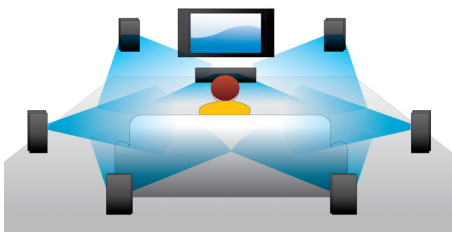

asimpleswitch.com

asimpleswitch.com

PHILIPS

Highlights

Blu-ray 3D Disc playback

Full HD 3D provides the illusion of depth for a heightened, realistic cinema viewing experience at home. Separate images for the left and right eyes are recorded in 1920 x 1080 full HD quality and alternately played on screen at a high speed. By watching these images through special glasses that are timed to open and close the left and right lenses in synchronization with the alternating images, the full-HD 3D viewing experience is created.

Dolby TrueHD and DTS-HD MA

DTS-HD Master Audio and Dolby TrueHD delivers 7.1 channels of the finest sound from your Blu-ray Discs. Audio reproduced is virtually indistinguishable from the studio master, so you hear what the creators intended for you to hear. DTS-HD Master Audio and Dolby TrueHD complete your high definition entertainment experience.

7.1 channel surround sound

Enjoy the best sound experience with all your different types of contents. When you are

watching your movie, you can get a full 7.1 surround sound to immerse you in the action. When listening to music, where surround sound is not needed, the system will intuitively channel it to 2.1 stereo sound in which the music will be presented in the best form. Of course you can always choose from the various sound preset modes available on your Blu-ray and/or DVD player, ranging from pure stereo or 7-channel stereo to Dolby TrueHD and DTS Master Audio 7.1 surround sound for the best HD sound experience.

Instant 2D to 3D conversion

Enjoy 3D movie excitement in your home using your existing 2D movie collection. Instant 3D conversion uses the latest digital technology to analyze 2D video content to distinguish between foreground and background objects. This detail generates a depth map that converts normal 2D video formats, into exciting 3D. Along with your compatible 3D TV, you are now ready to experience full HD 3D.