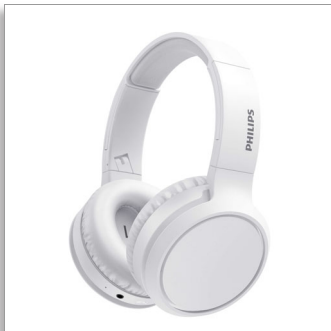

Philips
Wireless Headphone

40mm drivers/closed-back

Light weight
Compact folding
Up to 29 hours play time

TAH5205WT

Here comes the bass

Cover your ears and feel that bass! These wireless over-ear headphones boast a BASS boost button for deeper bass at a touch. You get up to 29 hours play time, fast charging, and a rock-solid Bluetooth connection. You won't miss a beat.

Big bold bass

- Powerful 40 mm neodymium drivers. BASS boost button.
- Charge for 15 minutes, get extra 4 hours play time
- 29 hours play time. USB-C charging.
- Over-ear, closed-back design. Great sound isolation.

Maximum comfort. Maximum style.

- Compact-fold design for easy storage.
- Eye-catching matte colorways
- Lightweight, adjustable cushioned headband.
- Soft ear cups that can be angled for maximum comfort