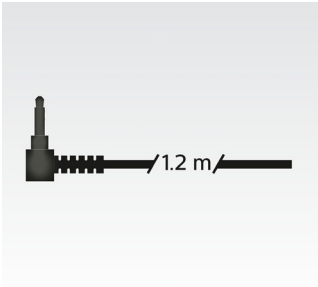

Headphones with mic
40mm drivers/closed-back DJ monitor style, Breathable ear cushions, Compact folding

SHL3565BK/27

Highlights

1.2m long cable

1.2m long cable ideal for outdoor use

2200mW high power handling

High power handling offers high performance whatever the volume or source. Delivery is clear and distortion free even at high volumes or high audio input power levels.