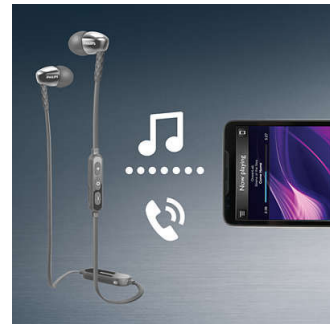

### Oval sound tube inserts

Oval sound tube inserts seals out ambient noise, while its semi-closed structure deliver enhanced bass performance.

### Wireless music and calls

Pair your smart device with your headphones using Bluetooth and enjoy the freedom of crystal clear music and phone calls – without the hassle of cables. Change tracks and answer calls with the easy to use remote control.