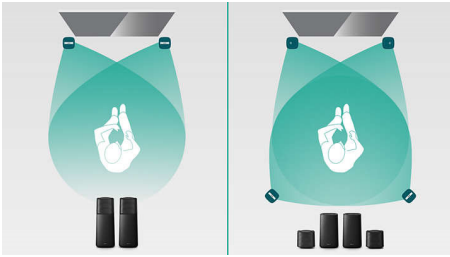

PHILIPS

Highlights

Surround on Demand

Submerge your listening senses in superb surround sound whenever you want it. Simply detach the wireless surround speakers from the left and right main speaker units and place them at the rear of the room to get multichannel surround sound experience with your games and movies. When the action is over, reattach the speakers for music and TV shows. Using proprietary wireless audio technology with surround speakers that operate on a unique frequency, there is no network interference. The result is a completely wireless surround system with lossless audio quality for music and movies.