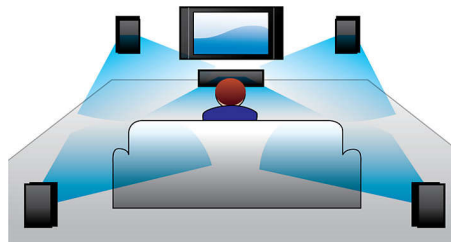

PHILIPS

Highlights

Surround on Demand

Submerge your listening senses in superb surround sound whenever you want it. Simply detach the wireless surround speakers from the left and right main speaker units and place them at the rear of the room to get multichannel surround sound experience with your games and movies. When the action is over, reattach the speakers for music and TV shows. Using proprietary wireless audio technology with surround speakers that operate on a unique frequency, there is no network interference. The result is a completely wireless surround system with lossless audio quality for music and movies.

Bluetooth wireless streaming

Bluetooth wireless music streaming from your music devices

Dolby Digital and Pro Logic II

A built-in Dolby Digital decoder eliminates the need for an external decoder by processing all six channels of audio information to provide a surround sound experience and an astoundingly natural sense of ambience and