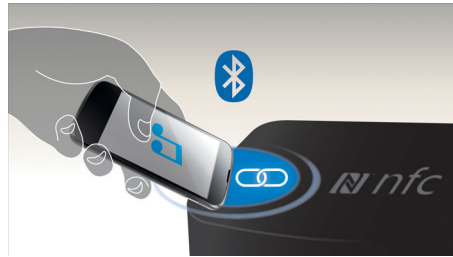

## Built-in WiFi

Thanks to built-in WiFi, by simply connecting your home theater directly to your home network, you can experience a rich selection of popular online services. You can enjoy some

of the best websites offering movies, pictures, infotainment and other online contents tailored to fit your TV screen.

## Bluetooth wireless streaming

Bluetooth wireless music streaming from your music devices

## Miracast™

Miracast™ is a peer-to-peer wireless screencasting standard formed via Wi-Fi Direct connections. Simplified user interface likes screen-mirroring the portable device screen to bigger screen via Miracast™ certified device, no limit by pre-build codec for decoding.

## NFC technology

Pair Bluetooth devices easily with one-touch NFC (Near Field Communications) technology. Just tap the NFC enabled smartphone or tablet on the NFC area of a speaker to turn the speaker on, start Bluetooth pairing, and begin streaming music.