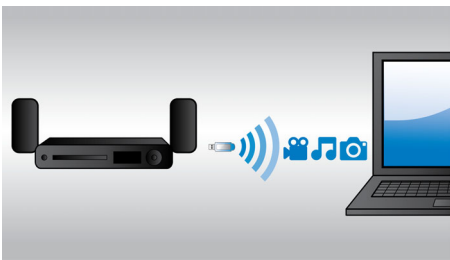

## Built-in WiFi

Thanks to built-in WiFi, by simply connecting your home theater directly to your home network, you can experience a rich selection of popular online services. You can enjoy some

of the best websites offering movies, pictures, infotainment and other online contents tailored to fit your TV screen.