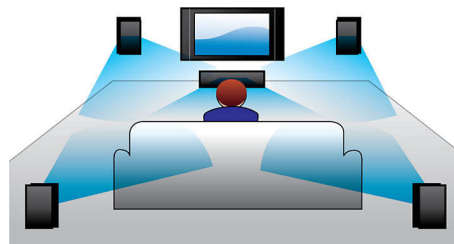

Dolby TrueHD and DTS-HD

Dolby TrueHD and DTS-HD Master Audio Essential deliver the finest sound from your Blu-ray Discs. Audio reproduced is virtually indistinguishable from the studio master, so you hear what the creators intended for you to hear. Dolby TrueHD and DTS-HD Master

HTS5561/12

Audio Essential complete your high definition entertainment experience.