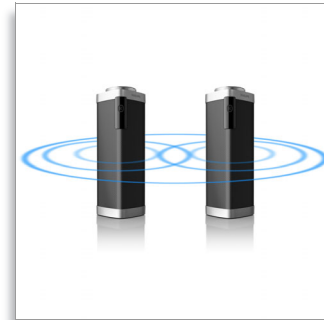

Motion sensor

SHOQBOX is equipped with a motion sensor. Simply swipe over the sensor from left to right

or right to left, to skip to the next or last track. Put your hand over the sensor for a second to pause the music. Do it again to put it back on. Easy gesture control allows you to control your music the simplest way.

Built-in mic

With its built-in microphone, this Philips SHOQBOX also works as a speaker phone. When a call comes in, the music is put on pause and you can talk via the speaker. Call for a business meeting. Or, call your friend from a party. Either way, it works great.

Voice prompt

The voice prompt is available in different languages. It gives instant feedback on battery level or alert whether the speaker is connected properly to your device.

Pairing 2 shoqboxes

You can pair 2 SHOQBOX speakers with the smart sensor for a stereo system of Left and Right channels. Simply place the two speakers side by side and swipe your hands over both sensors from outside in simultaneously. Perfect for a party or gathering. Enjoy big stereo sound from music, movies and games.

Convenience

- Smart sensor: for skipping songs and pairing 2 Shoxboxes into L-R speaker
- Voice feedback: on battery level

Connectivity

- Audio Connections: 3.5mm Line in
- Bluetooth profiles: A2DP, AVRCP, HFP, HSP
- Bluetooth range: Line of sight, 10M or 30FT