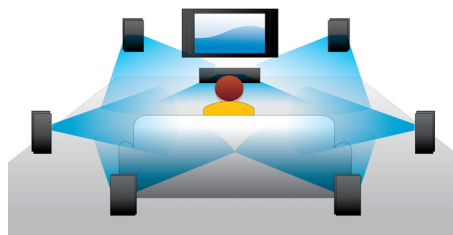

Hear more

- 7.1 channel surround sound for the best cinematic experience
- Dolby TrueHD and DTS-HD MA for HD 7.1 surround sound

See more

- Blu-ray 3D Disc playback for a full HD 3D experience at home
- CinemaPerfect HD for clearer and sharper video playback
- Instant 2D to 3D conversion for a lifelike movie experience
- Upscale your Full HD content into 4K Ultra HD resolution
- Unleash your Miracast™- certified device content on your TV

Highlights

Blu-ray 3D Disc playback

Full HD 3D provides the illusion of depth for a heightened, realistic cinema viewing experience at home. Separate images for the left and right eyes are recorded in 1920 x 1080 full HD quality and alternately played on screen at a high speed. By watching these images through special glasses that are timed to open and close the left and right lenses in synchronization with the alternating images, the full-HD 3D viewing experience is created.

7.1 channel surround sound

Enjoy the best sound experience with all your different types of contents. When you are watching your movie, you can get a full 7.1 surround sound to immerse you in the action. When listening to music, where surround sound is not needed, the system will intuitively channel it to 2.1 stereo sound in which the music will be presented in the best form. Of course you can always choose from the various sound preset modes available on your Blu-ray and/or DVD player, ranging from pure stereo or 7-channel stereo to Dolby TrueHD and DTS Master Audio 7.1 surround sound for the best HD sound experience.