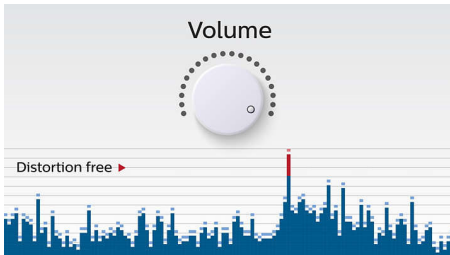

## Anti-clipping function

Anti-Clipping lets you play music louder and keeps it high quality, even when the battery is

low. It accepts a range of input signals, from 300mV to 1000mV and keeps your speakers safe from damage by distortion. This built-in function monitors the musical signal as it goes through the amplifier and keeps peaks within the amplifier's range, preventing the audio distortion caused by clipping without affecting loudness. A portable speaker's ability to reproduce musical peaks decreases along with battery power, yet anti-clipping reduces peaks caused by low battery, keeping music distortion free.