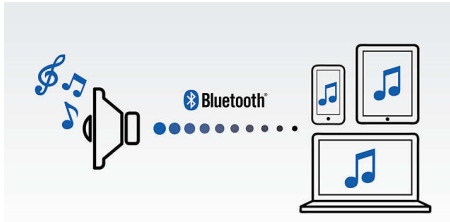

### Simplicity in use

- Audio-in for easy connection to almost any electronic device
- Wireless music streaming via Bluetooth

**PHILIPS**

wireless portable speaker  
Bluetooth® Rechargeable battery, 2W

## Wireless music streaming

Bluetooth is a short range wireless communication technology that is both robust and energy-efficient. The technology allows easy wireless connection to iPod/iPhone/iPad or other Bluetooth devices, such as smartphones, tablets or even laptops. So you can enjoy your favorite music, sound from video or game wireless on this speaker easily.