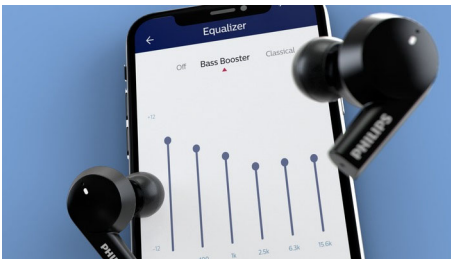

Ready for your day. Or night

- Rock-solid connectivity. Integrated earbud controls
- Easily wake your phone's voice assistant
- IPX5 splash- and sweat-resistant

PHILIPS

In-ear true wireless headphones
8mm drivers/closed-back Active Noise Canceling, Black, Bluetooth®

TAT5505BK/00

Highlights

Sleek design

These true wireless headphones don't just look great—they also let you hear your tunes better when you're on the move. Hybrid Active Noise Canceling reduces external noise, so there's less between you and your music. Awareness Mode lets you bring the world back in.

Philips Headphones app

Enhance the bass. Tone down the treble. The Philips Headphones app puts you in charge of the music you're listening to. Adjust levels yourself or choose from preset sound styles.