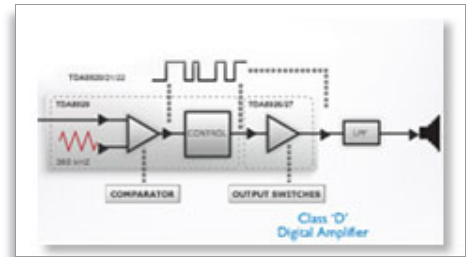

Portable speaker
Blue

Specifications

Product dimensions

- Product dimensions (W x H x D):
  13.2 x 7.7 x 9.9 cm
- Weight: 0.283 kg

Compatible with

- Smartphones
- iPod
- iPhone
- MP3 player

Design and finishing

- Colour: Blue

Sound

- Impedance: 4
- RMS Power rating: 4 W
- Frequency response: 200 Hz–20 kHz (+/- 3 dB)

Power

- Operating time on battery: 8 hr
- Battery type: 4 x AA (not included)

SBA1710BLU/00

Highlights

Class D Digital Amplifier

The Class 'D' Digital Amplifier takes an analogue signal, converts it into a digital signal and then amplifies the signal digitally. The signal then enters a demodulation filter to give the final output. The amplified digital output delivers all the advantages of digital audio, including improved sound quality. In addition, the Class 'D' Digital Amplifier has over 90% efficiency compared to traditional AB amplifiers. This high efficiency translates into a powerful amplifier with a small footprint.