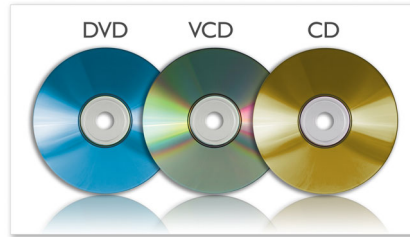

DVD, DVD+/-RW, (S)VCD, CD

The Philips Portable DVD player is compatible with most DVD and CD discs available in the market. DVD, DVD+/-R, DVD+/-RW, (S)VCD and CD – all of them can play on the DVD player. DVD+/-R is a shorthand term for a DVD drive that can accept both of the common recordable DVD formats. Likewise, DVD+/-RW handles both common rewritable disc types.