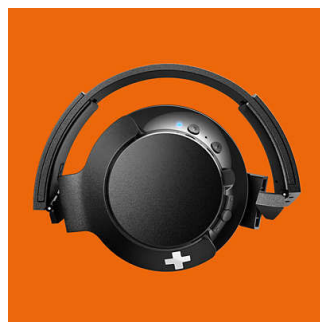

Compact fold

The unique compact fold design gives you the best experience on the go. The headphones

can be either flat fold or compact fold for easy portability and easy storage.