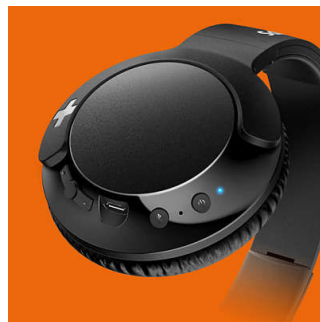

Button controls

Button controls on the right ear shell enable you to control music and calls with a press.