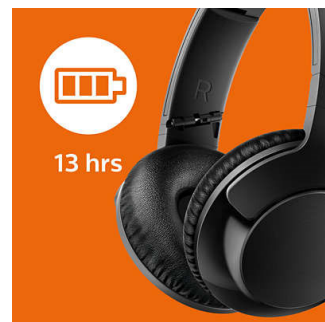

12-hour playtime

With 12 hours of playtime, you'll have enough power to keep your music going all day.