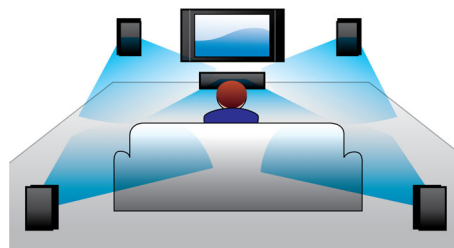

Dolby TrueHD and DTS-HD

Dolby TrueHD and DTS-HD Master Audio Essential deliver the finest sound from your Blu-ray Discs. Audio reproduced is virtually indistinguishable from the studio master, so you hear what the creators intended for you to hear. Dolby TrueHD and DTS-HD Master Audio Essential complete your high definition entertainment experience.