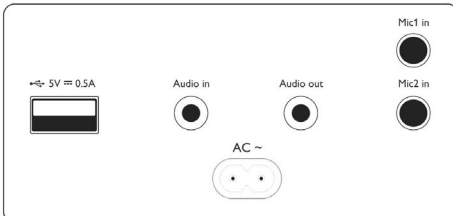

- Bluetooth: support SBC & AAC streaming
- Bluetooth version: 5.0
- Bluetooth profiles: Music streaming (A2DP), Playback/volume control: AVRCP, Multipoint (Multipair) support
- Bluetooth range: Line of sight, 30m or 100ft
- USB: Type-A (playback, reading, service)
- Audio in: 1x 3.5mm
- Mic in: 2x (6.3mm w/ vol control)
- Audio out: 1x 3.5mm
- DLNA Standard: No
- Multiple speaker connection
- Multiple speaker scenario: Broadcasting, Stereo
- Multiple speaker technology: TWS, Wireless PartyLink
- Smart Home: None

Supported Audio Formats

- Bluetooth: SBC, AAC
- USB: MP3

Convenience

- Karaoke: MIC volume, echo control, vocal fader, voice changer
- Light Effect: Yes, 360° speaker light effect
- Touch control: Power on/off, Play/Pause, Volume up, Volume down, Lighting switch, Dynamic Bass Boost (DBB)
- Display screen: No

Compatibility

- Smartphone/tablet APP control: No

Power

- Battery Capacity: 2600 mAh, 14.4 V
- Power supply: 100-240VAC, 50/60Hz
- Standby power consumption: ≤ 0.5 W
- Battery Type: Lithium-ion (built-in)
- Battery life time: 12 hour(s)
- Charging time: 6.5 hour(s)
- Power bank: No

Packaging dimensions

- Packaging type: Carton
- Type of shelf placement: Standing
- EAN: 48 95229 12743 2

Product dimensions

- Height: 31 cm
- Width: 30 cm
- Depth: 30 cm
- Weight: 7.5 kg

Accessories

- Included accessories: AC Power Cord, Quick start guide, Warranty certificate, Safety warranty sheet

Issue date 2024-05-10

Version: 4.4.1

EAN: 48 95229 12743 2

© 2024 Koninklijke Philips N.V.
All Rights reserved.

Specifications are subject to change without notice.
Trademarks are the property of Koninklijke Philips N.V.
or their respective owners.

www.philips.com